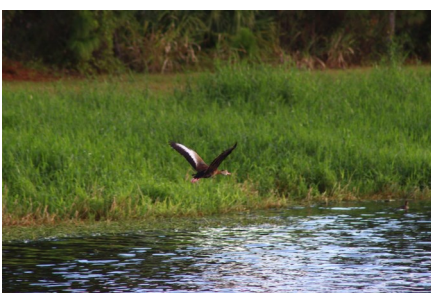

Busch Wildlife Sanctuary Presents...

Thursday, November 30, 2017

MORNING NATURE WALK

Enjoy A Morning With Us!

Bring your binoculars and cameras and join us at the Busch Wildlife Sanctuary for an early morning nature walk. We'll spend time exploring the Sanctuary's natural areas including the Pineland Nature Trail and Wetland Observation Area. We're home to a wide variety of wildlife including many species of birds, reptiles and other native Florida animals. This program is an amazing opportunity to view and photograph animals in their natural habitats.