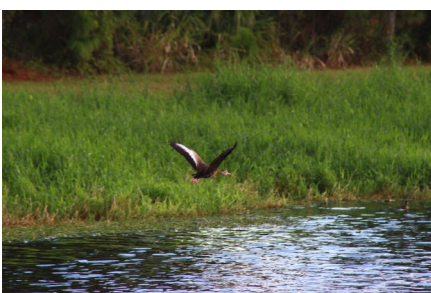

Busch Wildlife Sanctuary Presents...

Thursday, October 26, 2017

MORNING NATURE WALK

Enjoy A Morning With Us!

Bring your binoculars and cameras and join us at the Busch Wildlife Sanctuary for an early morning nature walk. We'll spend time exploring the Sanctuary's natural areas including the Pineland Nature Trail and Wetland Observation Area. We're home to a wide variety of wildlife including many species of birds, reptiles and other native Florida animals. This program is an amazing opportunity to view and photograph animals in their natural habitats.